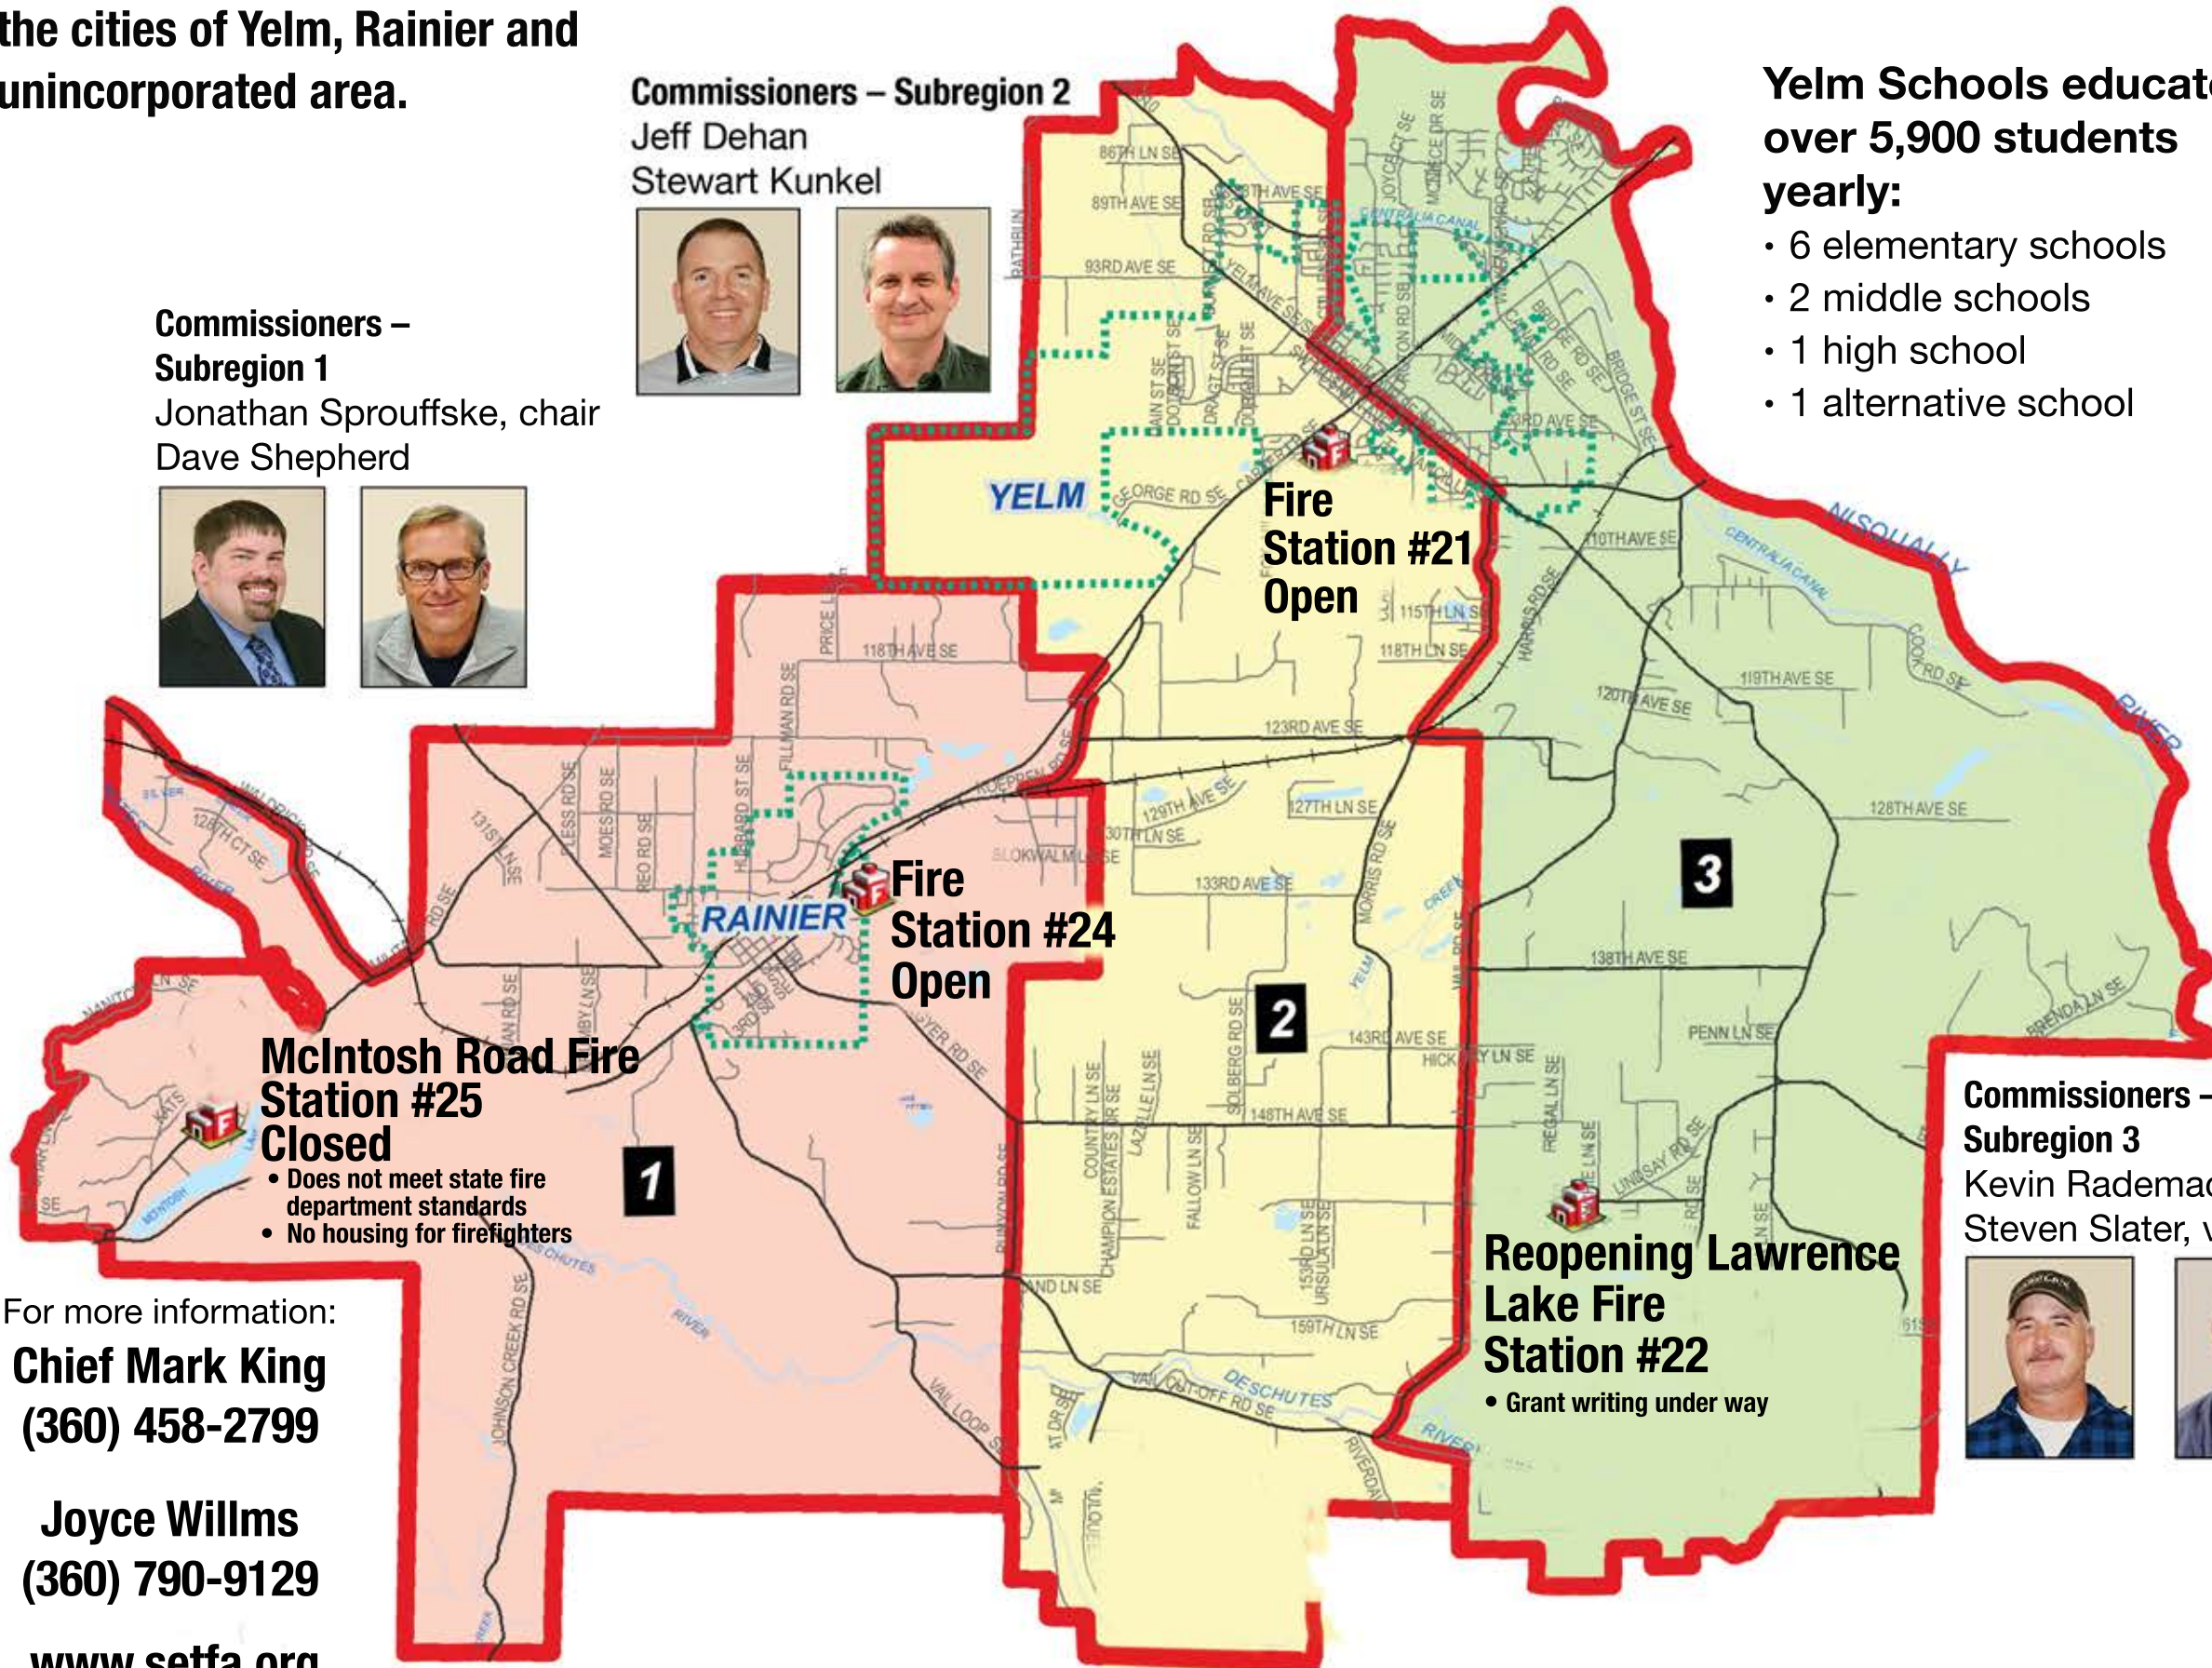

SE Thurston Fire Authority provides services to about 36,018 citizens covering 84 square miles including the cities of Yelm, Rainier and unincorporated area.

**City of Yelm Population: Over 9,125
City of Yelm Businesses: Over 405
City of Yelm: Still Growing**

**City of Rainier Population: Over 2,100
City of Rainier Businesses: Over 96
City of Rainier: Still Growing**

Commissioners – Subregion 2

Jeff Dehan
Stewart Kunkel

Commissioners – Subregion 1

Jonathan Sprouffs, chair
Dave Shepherd

Seconds DO Count

- To provide the highest quality emergency medical & fire protection services 24/7, SETFA needs to open a new fire station to service the southern area of the fire district. This keeps emergency services in Yelm.
- Reopening the Lake Lawrence Fire Station #22 would provide faster emergency medical & fire protection to residents in the Lake Lawrence and Vail Road area.
- Continue to staff Yelm and Rainier stations 24/7.
- Improve ambulance transport services.
- Continue volunteer program.